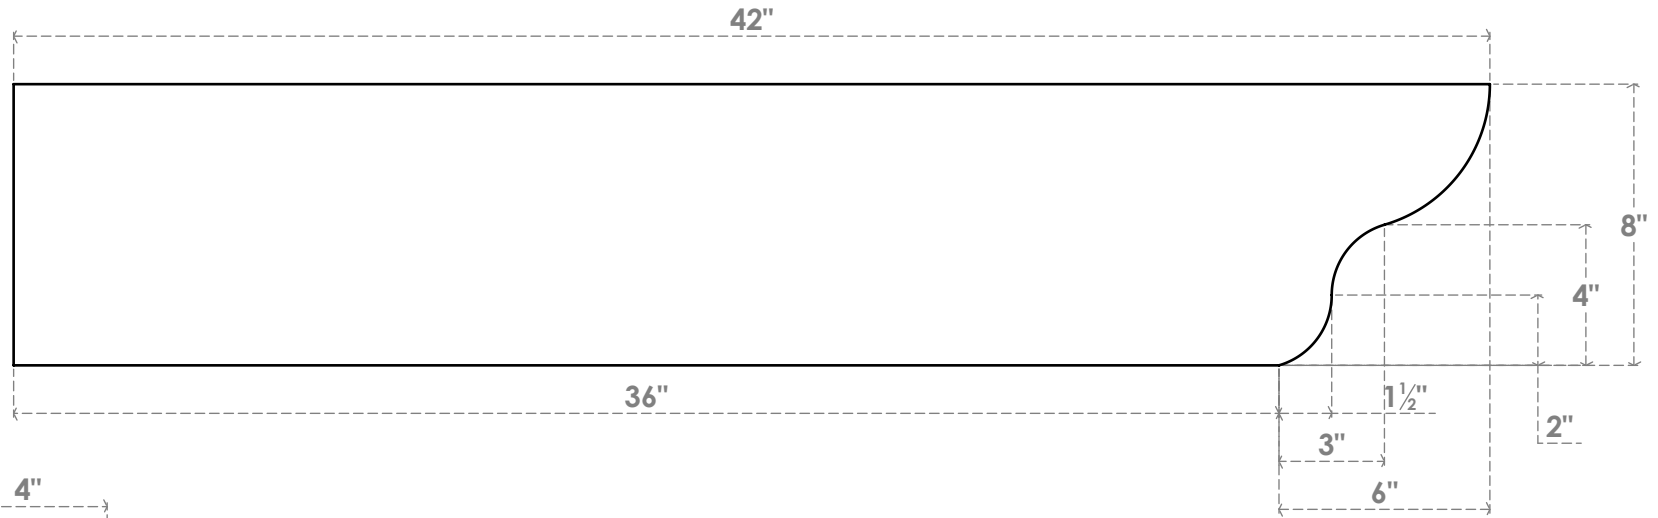

RFTP04X08X42GRN

4"W X 8"H X 42"L GREENSBORO ARCHITECTURAL GRADE PVC RAFTER TAIL

SIDE PROFILE

FRONT PROFILE

ISOMETRIC

EKENA MILLWORK
 2300 WEST MAIN ST.
 CLARKSVILLE, TX 75426
 TOLL FREE: 866-607-0453
 WWW.EKENAMILLWORK.COM