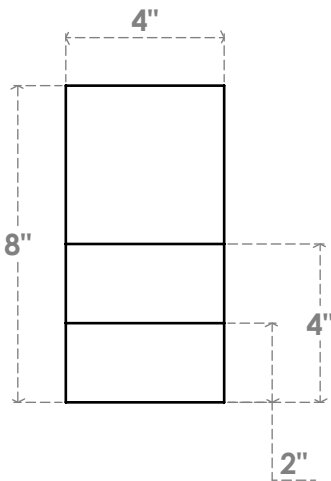

RFTP04X08X42GRN

4"W X 8"H X 42"L GREENSBORO ARCHITECTURAL GRADE PVC RAFTER TAIL

SIDE PROFILE

FRONT PROFILE

ISOMETRIC

EKENA MILLWORK
 2300 WEST MAIN ST.
 CLARKSVILLE, TX 75426
 TOLL FREE: 866-607-0453
 WWW.EKENAMILLWORK.COM

NOTES

1. INSTALLATION TO BE COMPLETED IN ACCORDANCE WITH MANUFACTURER'S SPECIFICATIONS.
2. DRAWING MAY NOT BE TO SCALE
3. THIS DRAWING IS INTENDED FOR DESIGN AND PLANNING PURPOSES ONLY.
4. ALL INFORMATION CONTAINED HEREIN WAS CURRENT AT THE TIME OF DEVELOPMENT BUT MUST BE REVIEWED AND APPROVED BY THE PRODUCT MANUFACTURER TO BE CONSIDERED ACCURATE.
5. ARCHITECTURAL GRADE PVC PRODUCTS ARE MADE FROM EXPANDED CELLULAR PVC AND COME NATURALLY WHITE BUT MAY BE PAINTED